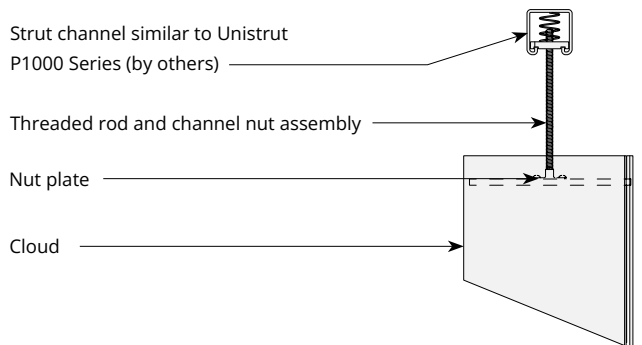

Hardware Kits:
 HK1009 - 48" Cable
 HK1013 - 120" Cable

Swivel cable to deck

Hardware Kits:
 HK1007 - 48" Cable
 HK1011 - 120" Cable

Threaded rod

Hardware Kits:
 HK1009 - 48" Cable
 HK1013 - 120" Cable

Threaded rod to Unistrut