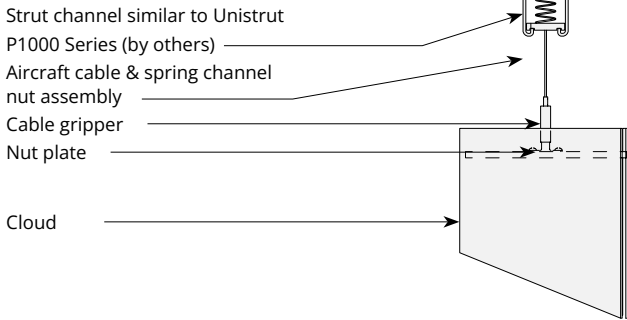

Pendant, Square Ceiling Clouds | January 2027

Mounting Methods

Cable to deck

Hardware Kits:
 HK1006 - 48" Cable
 HK1010 - 120" Cable

Cable to T-grid

Hardware Kits:
 HK1008 - 48" Cable
 HK1012 - 120" Cable

Cable to strut channel

Hardware Kits:
 HK1009 - 48" Cable
 HK1013 - 120" Cable

Swivel cable to deck

Hardware Kits:
 HK1007 - 48" Cable
 HK1011 - 120" Cable

Threaded rod

Hardware Kits:
 HK1009 - 48" Cable
 HK1013 - 120" Cable

Threaded rod to Unistrut