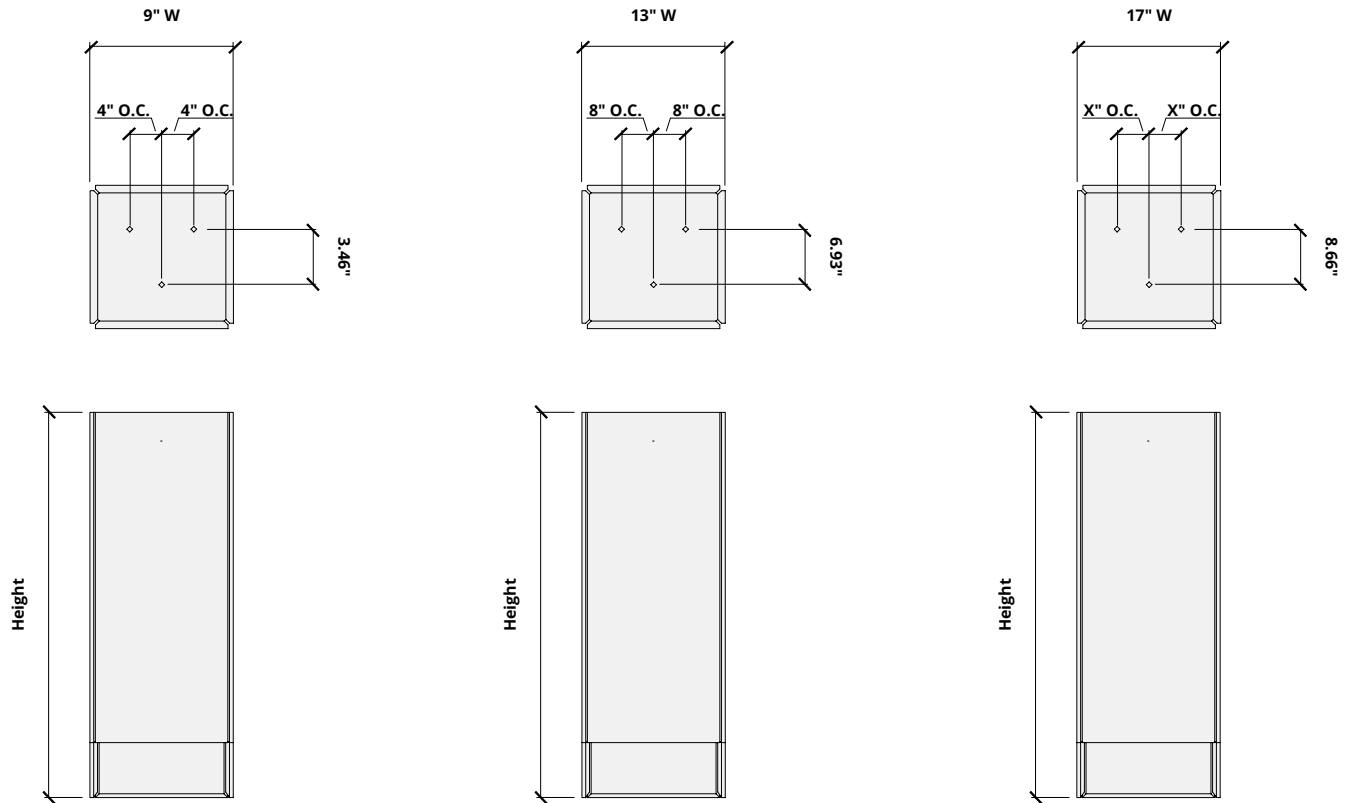

Order samples at acoufelt.com/colorways

 For questions or additional product information, visit acoufelt.com or call 800.966.8557.

Pendant, Square Ceiling Clouds | January 2027

Sizes

Standard Sizes Width: 9", 13", and 17" W
 Heights: Range from 24" up to 108" H

Plan

Perspective

Elevations

Hardware Spacing

9" W	4" on center spacing, 3.46"
13" W	8" on center spacing, 6.93"
17" W	10" on center spacing, 8.66"

Recommended Layouts

Layout 1

Layout 2

Layout 3

How to Specify

1. Choose Width

2. Choose Height

3. Choose Layout

4. Choose Colorways

Pendant, Square comes in 3 widths that can mix and match to meet your desired design: 9, 13, or 17" W.

1. Choose Width

2. Choose Height

3. Choose Layout

4. Choose Colorways

Choose heights from 24" up to 108" H. Sizes can be mixed to achieved desired design.

1. Choose Width

2. Choose Height

3. Choose Layout

4. Choose Colorways