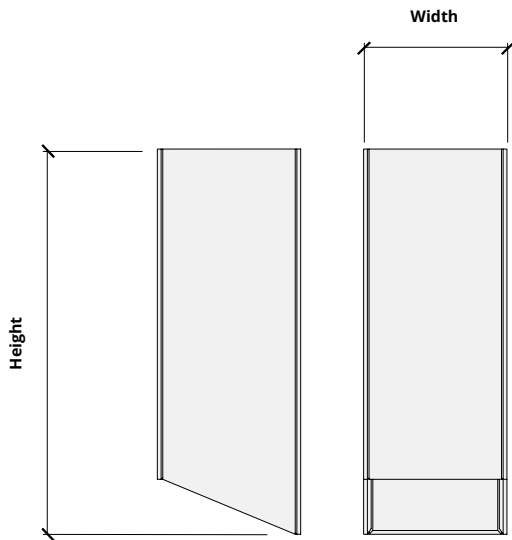

Order samples at acoufelt.com/colorways

 For questions or additional product information, visit acoufelt.com or call 800.966.8557.

Pendant, Square Ceiling Clouds | January 2027

Sizes

Standard Sizes Width: 9", 13", and 17" W
 Heights: Range from 24" up to 108" H

Plan

Perspective

Elevations

Hardware Spacing

9" W	4" on center spacing, 3.46"
13" W	8" on center spacing, 6.93"
17" W	10" on center spacing, 8.66"

Recommended Layouts

Layout 1

Layout 2

2. Choose Height

3. Choose Layout

4. Choose Colorways

Choose heights from 24" up to 108" H. Sizes can be mixed to achieved desired design.

1. Choose Width

2. Choose Height

3. Choose Layout

4. Choose Colorways