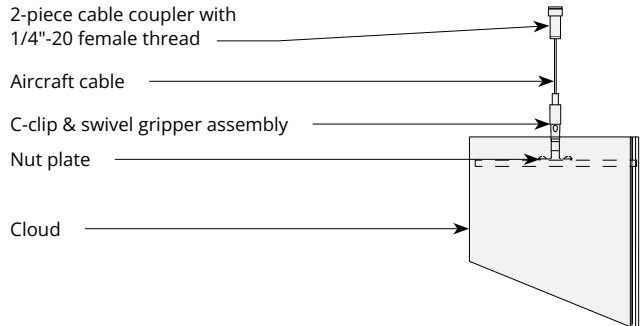

Pendant, Square Ceiling Clouds | January 2027

Mounting Methods

Cable to deck

Hardware Kits:
 HK1006 - 48" Cable
 HK1010 - 120" Cable

Cable to T-grid

Hardware Kits:
 HK1008 - 48" Cable
 HK1012 - 120" Cable

Cable to strut channel

Hardware Kits:
 HK1009 - 48" Cable
 HK1013 - 120" Cable

Swivel cable to deck

Hardware Kits:
 HK1007 - 48" Cable
 HK1011 - 120" Cable

Threaded rod

Hardware Kits:
 HK1009 - 48" Cable
 HK1013 - 120" Cable

Threaded rod to Unistrut