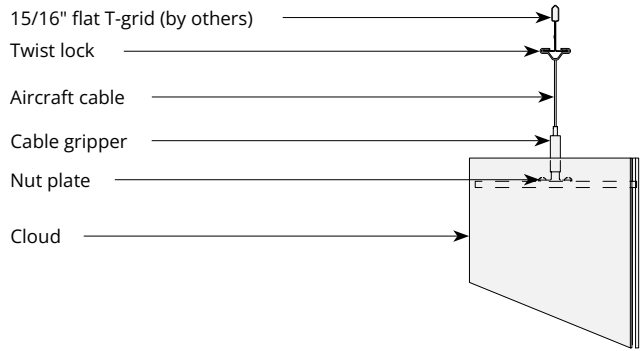

Pendant, Square Ceiling Clouds | January 2027

Mounting Methods

Cable to deck

Hardware Kits:
 HK1006 - 48" Cable
 HK1010 - 120" Cable

Cable to T-grid

Hardware Kits:
 HK1008 - 48" Cable
 HK1012 - 120" Cable

Cable to strut channel

Hardware Kits:
 HK1009 - 48" Cable
 HK1013 - 120" Cable

Swivel cable to deck

Hardware Kits:
 HK1007 - 48" Cable
 HK1011 - 120" Cable

Threaded rod

Hardware Kits:
 HK1009 - 48" Cable
 HK1013 - 120" Cable

Threaded rod to Unistrut