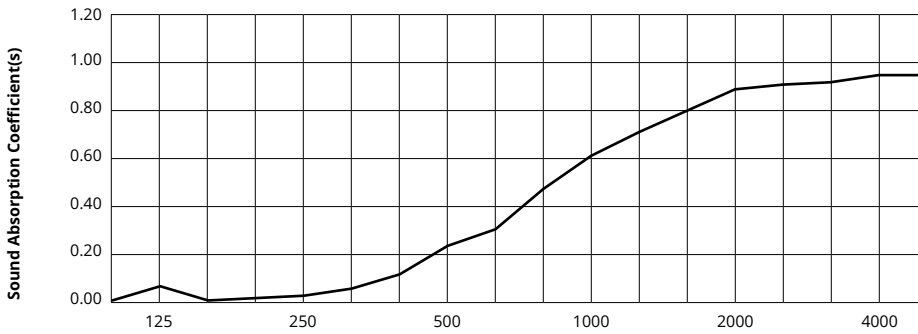

Hardware Kits:
 HK1009 - 48" Cable
 HK1013 - 120" Cable

Swivel cable to deck

Hardware Kits:
 HK1007 - 48" Cable
 HK1011 - 120" Cable

Threaded rod

Hardware Kits:
 HK1009 - 48" Cable
 HK1013 - 120" Cable

Threaded rod to Unistrut

Hardware Kits:
 HK1007 - 48" Cable
 HK1011 - 120" Cable

Acoustic Performance

Test Method	ASTM C423-17
Install Method	Type A
Rating Method	ISO 11654-2007
Test Results	NRC 0.45, no air gap SAA 0.43

Frequency f (Hz)	125	250	500	1000	2000	4000	NRC
12mm	0.06	0.02	0.23	0.61	0.89	0.95	0.45