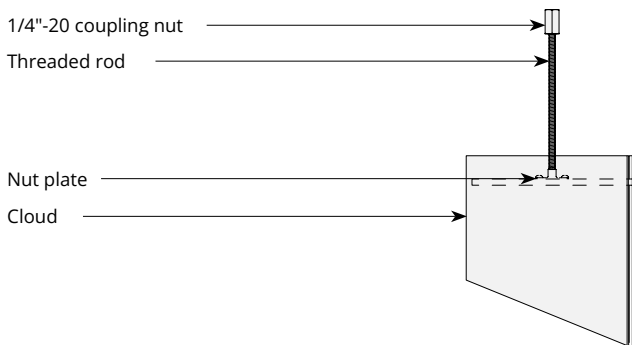

Pendant, Square Ceiling Clouds | January 2027

Mounting Methods

Cable to deck

Hardware Kits:
 HK1006 - 48" Cable
 HK1010 - 120" Cable

Cable to T-grid

Hardware Kits:
 HK1008 - 48" Cable
 HK1012 - 120" Cable

Cable to strut channel

Hardware Kits:
 HK1009 - 48" Cable
 HK1013 - 120" Cable

Swivel cable to deck

Hardware Kits:
 HK1007 - 48" Cable
 HK1011 - 120" Cable

Threaded rod

Hardware Kits:
 HK1009 - 48" Cable
 HK1013 - 120" Cable

Threaded rod to Unistrut