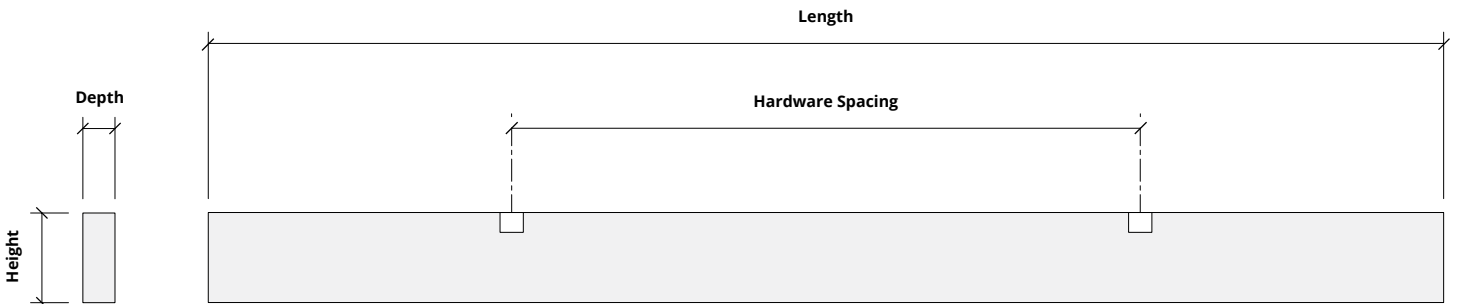

Standard Sizes

Height: 3" up to 20" H (1" increments)

Width: 3" up to 12" W (1" increments)

Length: 12" up to 108" L (6" increments), 110" L

Custom sizes available

	3"H	4"H	5"H	6"H	7"H	8"H	9"H	10"H	11"H	12"H	13"H	14"H	15"H	16"H	17"H	18"H	19"H	20"H
3"D																		
4"D																		
5"D																		
6"D																		
7"D																		
8"D																		
9"D																		
10"D																		
11"D																		
12"D																		

 Standard sizes

Hardware Spacing

12, 18" L	6" on center spacing
24, 30" L	12" on center spacing
36, 42, 48, 54" L	24" on center spacing
60, 66, 72, 78, 84, 90" L	48" on center spacing
96, 102, 108, 110" L	60" on center spacing