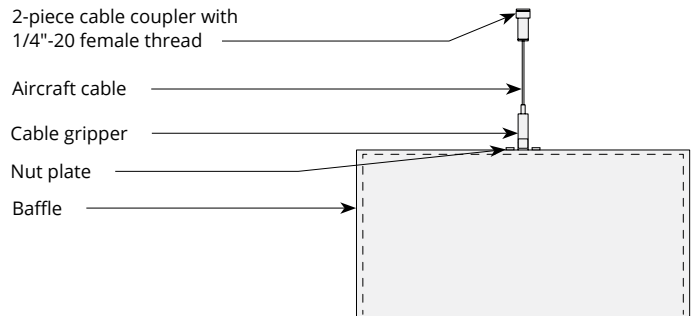

Standard Sizes

Height: 3" up to 20" H (1" increments)

Width: 3" up to 12" W (1" increments)

Length: 12" up to 108" L (6" increments), 110" L

Custom sizes available

	3"H	4"H	5"H	6"H	7"H	8"H	9"H	10"H	11"H	12"H	13"H	14"H	15"H	16"H	17"H	18"H	19"H	20"H
3"D																		
4"D																		
5"D																		
6"D																		
7"D																		
8"D																		
9"D																		
10"D																		
11"D																		
12"D																		

 Standard sizes

Hardware Spacing

12, 18" L	6" on center spacing
24, 30" L	12" on center spacing
36, 42, 48, 54" L	24" on center spacing
60, 66, 72, 78, 84, 90" L	48" on center spacing
96, 102, 108, 110" L	60" on center spacing

Mounting Methods

Cable

Cable to deck

Cable to T-grid

Cable to Unistrut

Swivel cable to deck

Threaded rod

Mounting Methods cont'd.