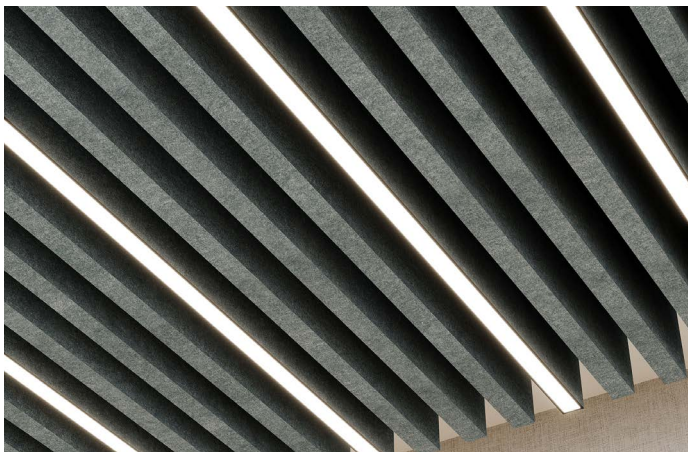

Truss LED Ceiling Baffles

Essentials Collection

The Essentials Collection Truss LED Ceiling Baffles features sound-absorbing baffles with embedded diffused LED channels, effectively reducing noise while providing efficient illumination. Truss ceiling baffles with integrated LED lighting create a sleek, aerodynamic aesthetic that can be used anywhere. Acoufelt's advanced manufacturing technology allows you to choose from standard lighting options or integrate lighting components of your own.

Specifications

Surface	Ceiling
Material	WhisperaTex™ polyester felt
Weight	0.34 lb./ft ² (±10%)
Standard Sizes	Height: 3" up to 20" H (1" increments) Width: 3" up to 12" W (1" increments) Length: 12" up to 108" L (6" increments), 110" L <i>See page 4 for more details. Custom sizes available</i>

Truss LED Ceiling Baffle in Jade

Technical

NRC Rating	Pending product testing
Fire Test	ASTM E84, Class 1 Flame spread index: 7 Smoke developed index: 160
Colorfastness	ISO 105-B02, 4

Details

Lead Time	3 – 6 weeks
Origin	Manufactured and assembled in the US
Warranty	Product: 12 years* Colorfastness: 12 years*