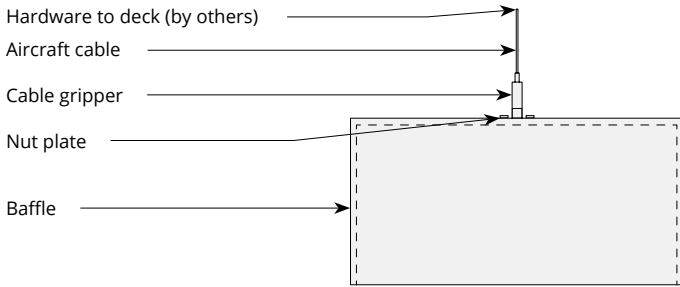

 Standard sizes

Hardware Spacing

12, 18" L	6" on center spacing
24, 30" L	12" on center spacing
36, 42, 48, 54" L	24" on center spacing
60, 66, 72, 78, 84, 90" L	48" on center spacing
96, 102, 108, 110" L	60" on center spacing

Mounting Methods

Cable

Cable to deck

Cable to T-grid

Cable to Unistrut

Swivel cable to deck

Threaded rod

Mounting Methods cont'd.