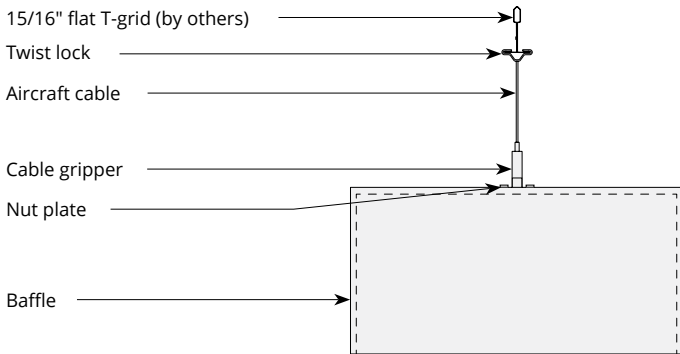

 Standard sizes

Hardware Spacing

12, 18" L	6" on center spacing
24, 30" L	12" on center spacing
36, 42, 48, 54" L	24" on center spacing
60, 66, 72, 78, 84, 90" L	48" on center spacing
96, 102, 108, 110" L	60" on center spacing

Mounting Methods

Cable

Cable to deck

Cable to T-grid

Cable to Unistrut

Swivel cable to deck

Threaded rod

Mounting Methods cont'd.

Threaded rod to Unistrut

Twist lock to T-grid