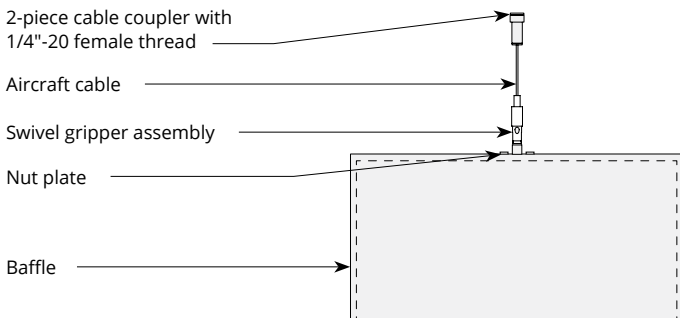

Standard Sizes

Height: 3" up to 20" H (1" increments)

Width: 3" up to 12" W (1" increments)

Length: 12" up to 108" L (6" increments), 110" L

Custom sizes available

	3"H	4"H	5"H	6"H	7"H	8"H	9"H	10"H	11"H	12"H	13"H	14"H	15"H	16"H	17"H	18"H	19"H	20"H
3"D																		
4"D																		
5"D																		
6"D																		
7"D																		
8"D																		
9"D																		
10"D																		
11"D																		
12"D																		

 Standard sizes

Hardware Spacing

12, 18" L	6" on center spacing
24, 30" L	12" on center spacing
36, 42, 48, 54" L	24" on center spacing
60, 66, 72, 78, 84, 90" L	48" on center spacing
96, 102, 108, 110" L	60" on center spacing

Mounting Methods

Cable

Cable to deck

Cable to T-grid

Cable to Unistrut

Swivel cable to deck

Threaded rod

Mounting Methods cont'd.

Threaded rod to Unistrut

Twist lock to T-grid