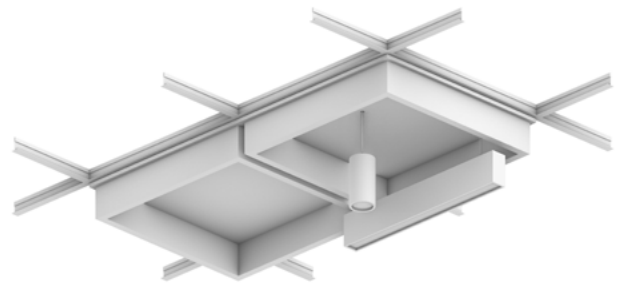

Drop pendant light