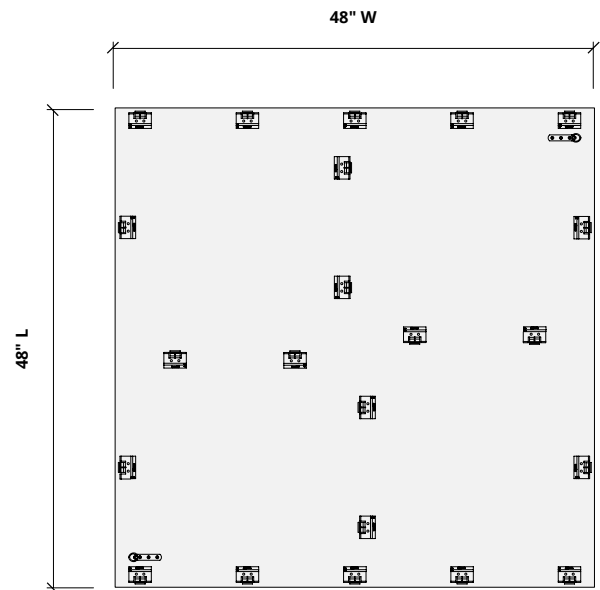

Standard Sizes	Thickness	Height	Width x Length
	1" T	4, 6, 8" H	24" W x 24" L 48" W x 48" L

Compatible T-grid	Type	Layout
	9/16" Flat	Standard 24" x 24"
	15/16" Flat	Standard 48" x 48"

Plans

*Clip spacing may differ. Product ships assembled.