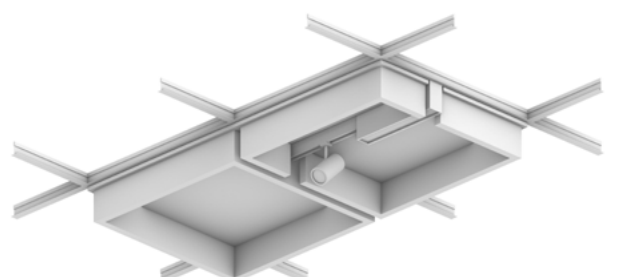

24" x 24", 24" x 48" Grid light

Drop pendant light

Recessed light

Grid mounted light (track, pendant)

Acoustic Performance

Test Method	ASTM E795-16
Install Method	A
Rating Method	ISO 11654-1997
Test Results	Product testing in progress