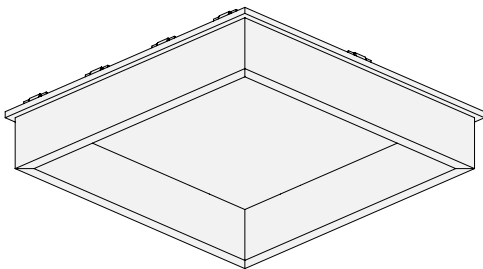

Elevations

Perspectives