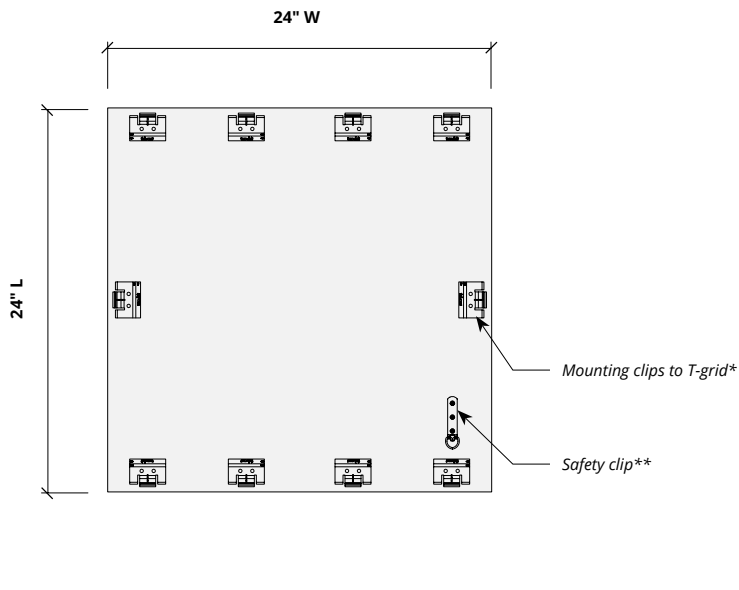

Standard Sizes	Thickness	Height	Width x Length
	1" T	4, 6, 8" H	24" W x 24" L 48" W x 48" L

Compatible T-grid	Type	Layout
	9/16" Flat	Standard 24" x 24"
	15/16" Flat	Standard 48" x 48"

Plans

*Clip spacing may differ. Product ships assembled.