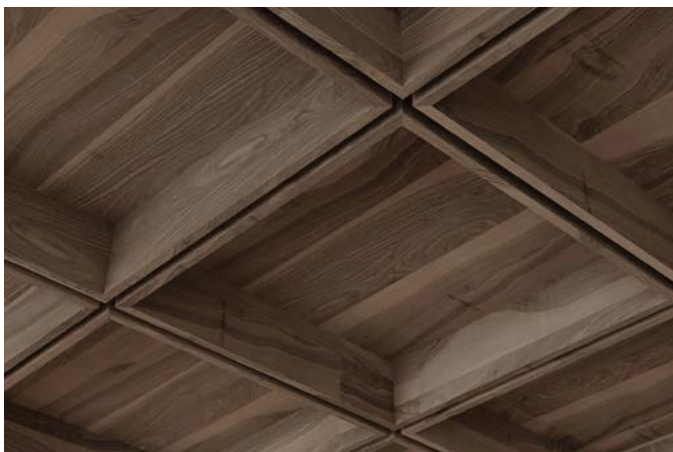

Specifications

Surface	Ceiling		
Material	FilaSorb™ polyester felt		
Weight	0.49 lb./ft² (±10%)		
Standard Sizes	Thickness	Height	Width x Length
	1" T	4, 6, 8" H	24" W x 24" L 48" W x 48" L
Compatible T-grid	Type	Layout	
	9/16" Flat	Standard 24" x 24"	
	15/16" Flat	Standard 48" x 48"	

Recess, Waffle Ceiling Frame in Black Walnut

Technical

NRC Rating	Pending product testing
Fire Test	ASTM E84, Class A Flame spread index: 15 Smoke developed index: 200
Water Sorption	ASTM C1104-2019 (A Modified) Water sorbed by weight: 0.20% (based on a 12mm thick panel)
Colorfastness	ISO 105-B02, 6-7

Details

Lead Time	3 – 6 weeks
Origin	Manufactured and assembled in the US
Warranty	Product: 20 years* Colorfastness: 20 years*

* Conditions apply

Environmental

Recycled Content	Minimum 60%
Energy	Generated using 40% solar energy
Indoor Air Quality	VOC less than/equal to 0.5mg/m3
Recyclable	100%*
Certifications	Declare Certification - LBC Red List Free (third-party verified) SCS Global Indoor Advantage Gold

* PET is recyclable through participating partners

For questions or additional product information, visit [acoufelt.com](https://www.acoufelt.com) or call 800.966.8557.

Recess, Waffle Ceiling Frames | January 2026