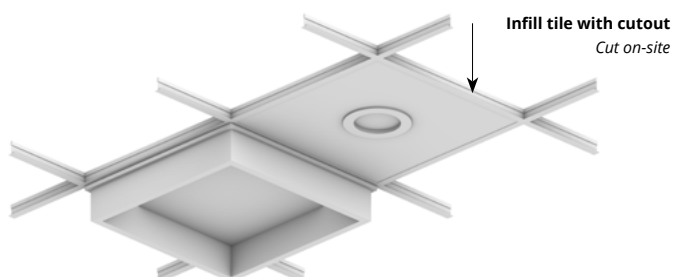

Recessed light