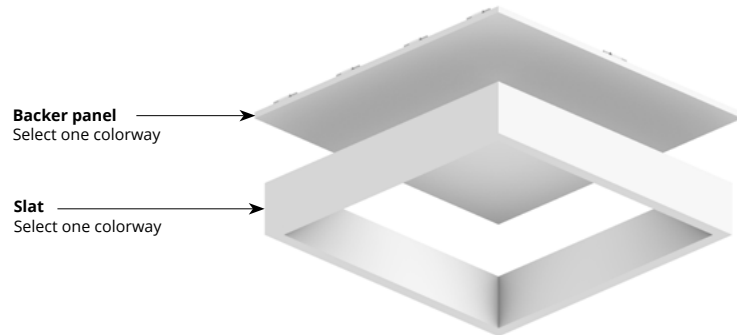

**Safety cable comes standard on all Recess product lines. See installation guides for additional details.

Elevations

Perspectives

How to Specify

1. Choose Sizes

2. Choose Colorways

Select desired height and grid size.

1. Choose Sizes

2. Choose Colorway

Select one colorway for your slats and one colorway for your backer panel, or one colorway for both. See pages 3 and 4 for colorways.

Product ships assembled.

Lighting Coordination