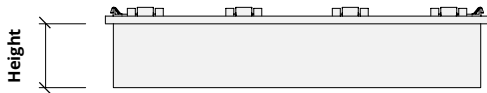

Elevations