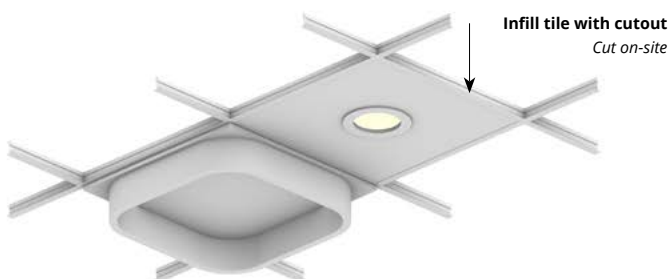

Recessed light