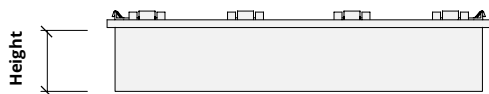

Sizes

Standard Sizes	Thickness	Height	Width x Length
	1" T	4, 6, 8" H	24" W x 24" L 48" W x 48" L

Compatible T-grid	Type	Layout
	9/16" Flat	Standard 24" x 24"
	15/16" Flat	Standard 48" x 48"

Plans

*Clip spacing may differ. Product ships assembled.

**Safety cable comes standard on all Recess product lines. See installation guides for additional details.

Elevations

Perspectives

How to Specify

1. Choose Sizes

2. Choose Colorways

Select desired height and grid size.