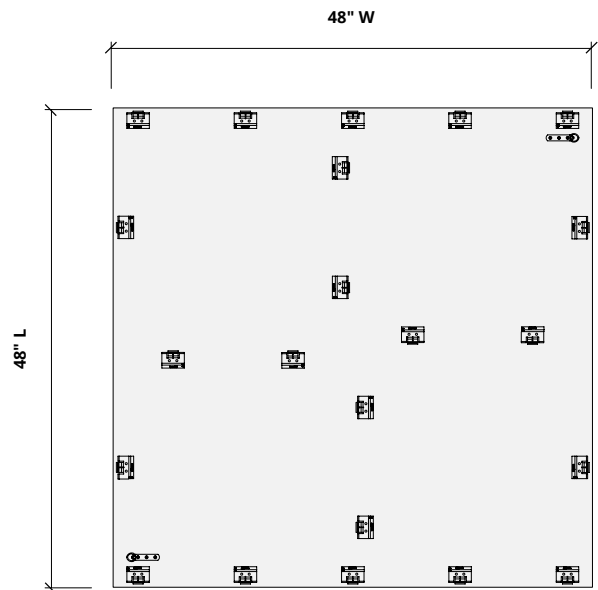

Sizes

Standard Sizes	Thickness	Height	Width x Length
	1" T	4, 6, 8" H	24" W x 24" L 48" W x 48" L

Compatible T-grid	Type	Layout
	9/16" Flat	Standard 24" x 24"
	15/16" Flat	Standard 48" x 48"

Plans

*Clip spacing may differ. Product ships assembled.