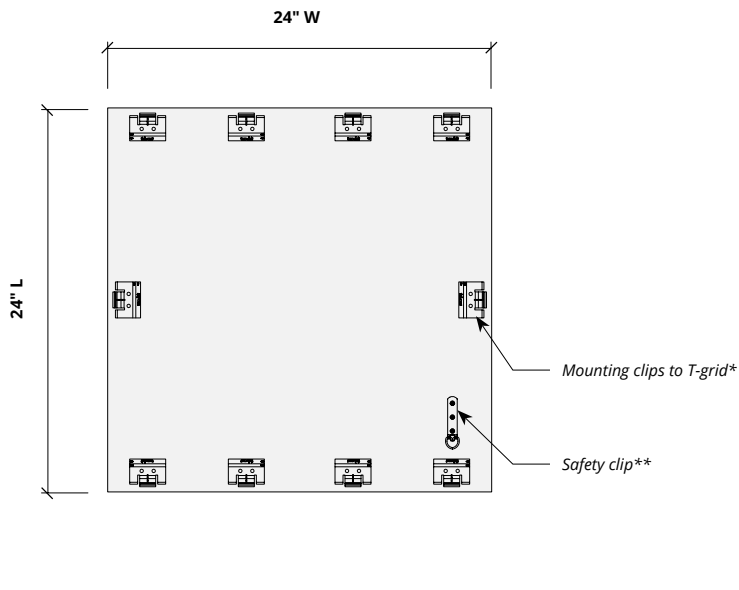

Sizes

Standard Sizes	Thickness	Height	Width x Length
	1" T	4, 6, 8" H	24" W x 24" L 48" W x 48" L

Compatible T-grid	Type	Layout
	9/16" Flat	Standard 24" x 24"
	15/16" Flat	Standard 48" x 48"

Plans

*Clip spacing may differ. Product ships assembled.