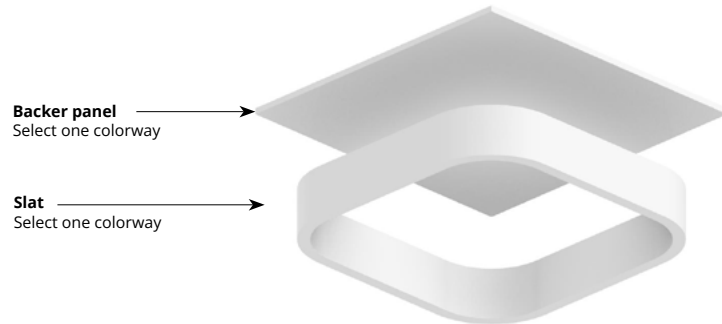

How to Specify

1. Choose Sizes

2. Choose Colorways

Select desired height and grid size.

1. Choose Sizes

2. Choose Colorway

Select one colorway for your slats and one colorway for your backer panel, or one colorway for both. See pages 3 and 4 for colorways.