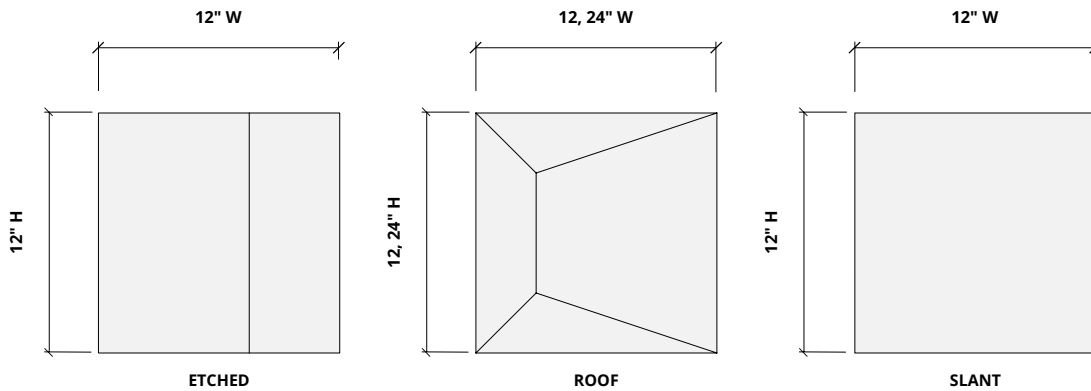

Elevations