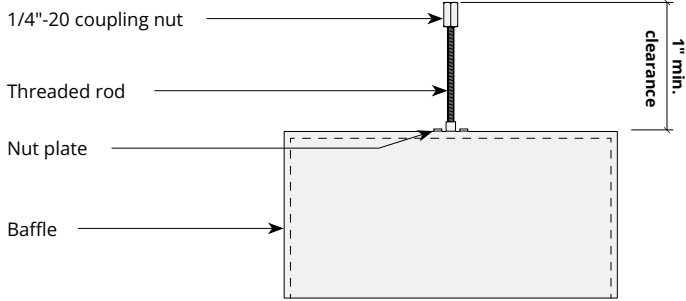

Mounting Methods cont'd.

Threaded rod