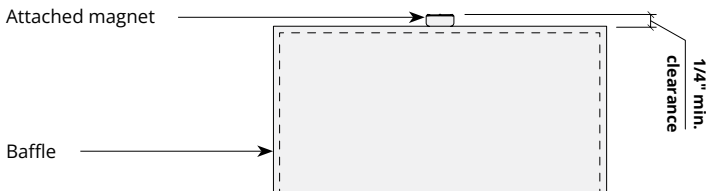

Mounting Methods

Cable to deck

Hardware Kits:
HK1006 - 48" Cable
HK1010 - 120" Cable

Cable to T-grid

Hardware Kits:
HK1008 - 48" Cable
HK1012 - 120" Cable

Cable to strut channel

Hardware Kits:
HK1009 - 48" Cable
HK1013 - 120" Cable

Swivel cable to deck

Hardware Kits:
HK1007 - 48" Cable
HK1011 - 120" Cable

Magnet

Hardware Kits:
HK1279