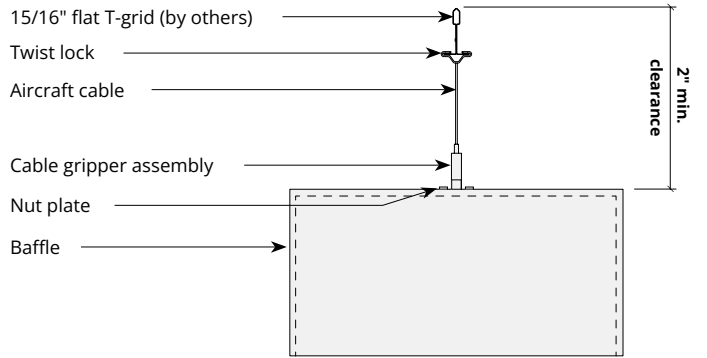

3. Choose Length

4. Choose Colorways

5. Choose Lighting

See colorway choices on page 3.

1. Choose Height

2. Choose Width

3. Choose Length

4. Choose Colorways

5. Choose Lighting

Select lumen output and color temperature:

- LED output: 600 lm/ft or 1000 lm/ft
- CCT: 3000K, 3500K or 4000K
- CRI: 90+

Mounting Methods

Cable to deck

Hardware Kits:
 HK1006 - 48" Cable
 HK1010 - 120" Cable

Cable to T-grid

Hardware Kits:
 HK1008 - 48" Cable
 HK1012 - 120" Cable

Cable to strut channel

Hardware Kits:
 HK1009 - 48" Cable
 HK1013 - 120" Cable

Swivel cable to deck

Hardware Kits:
 HK1007 - 48" Cable
 HK1011 - 120" Cable