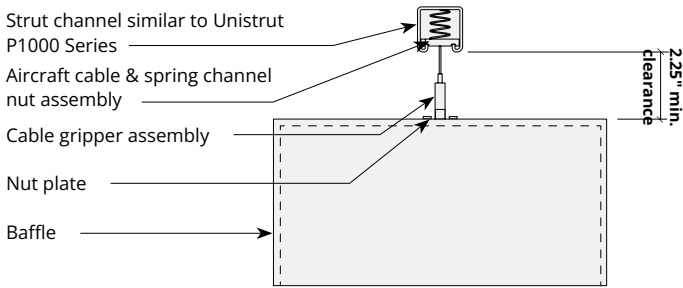

5. Choose Lighting

Select lumen output and color temperature:

- LED output: 600 lm/ft or 1000 lm/ft
- CCT: 3000K, 3500K or 4000K
- CRI: 90+

Mounting Methods

Cable to deck

Hardware Kits:
 HK1006 - 48" Cable
 HK1010 - 120" Cable

Cable to T-grid

Hardware Kits:
 HK1008 - 48" Cable
 HK1012 - 120" Cable

Cable to strut channel

Hardware Kits:
 HK1009 - 48" Cable
 HK1013 - 120" Cable

Swivel cable to deck

Hardware Kits:
 HK1007 - 48" Cable
 HK1011 - 120" Cable