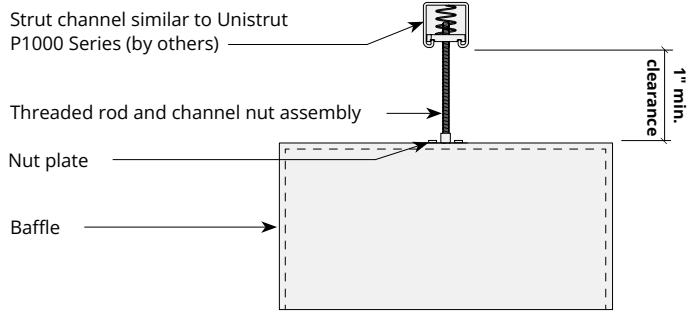

Cable to T-grid

Hardware Kits:
 HK1008 - 48" Cable
 HK1012 - 120" Cable

Cable to strut channel

Hardware Kits:
 HK1009 - 48" Cable
 HK1013 - 120" Cable

Swivel cable to deck

Hardware Kits:
 HK1007 - 48" Cable
 HK1011 - 120" Cable

Magnet

Hardware Kits:
 HK1279

Mounting Methods cont'd.

Threaded rod

Hardware Kits:
HK1014 - 24" Cable
HK1015 - 48" Cable

Threaded rod to strut channel

Hardware Kits:
HK1277 - 24" Cable
HK1278 - 48" Cable

Twist lock to T-grid