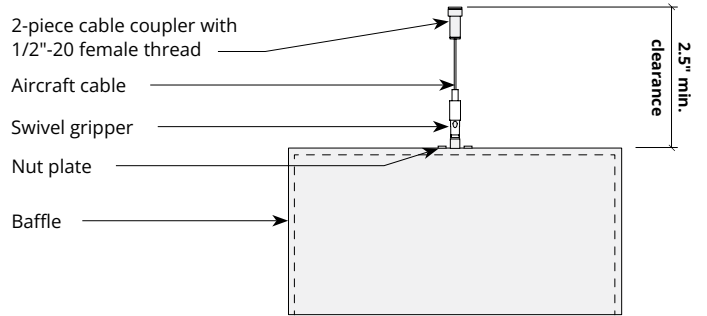

Cable to T-grid

Hardware Kits:
 HK1008 - 48" Cable
 HK1012 - 120" Cable

Cable to strut channel

Hardware Kits:
 HK1009 - 48" Cable
 HK1013 - 120" Cable

Swivel cable to deck

Hardware Kits:
 HK1007 - 48" Cable
 HK1011 - 120" Cable