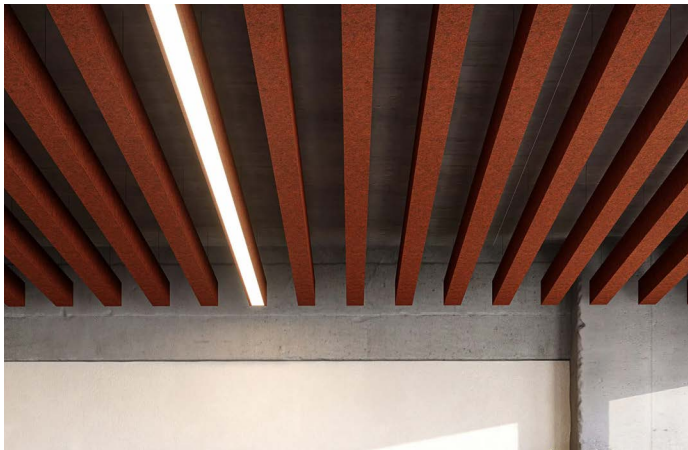

Specifications

Surface	Ceiling
Material	FilaSorb™ polyester felt
Weight	0.49 lb./ft² (±10%)
Standard Sizes	Height: 3" up to 20" H (1" increments) Width: 3" up to 12" W (1" increments) Length: 12" up to 108" L (6" increments), 110" L <i>See page 4 for more details. Custom sizes available</i>

Truss LED Ceiling Baffles in Peppercorn

Technical

NRC Rating	1.65*
Fire Test	ASTM E84, Class A CAN/ULC-S102 Flame spread index: 15 Smoke developed index: 200
Water Sorption	ASTM C1104-2019 (A Modified) Water sorbed by weight: 0.20% (based on a 12mm thick panel)
Colorfastness	ISO 105-B02, 6-7

* Test results available upon request

Details

Lead Time	3 - 6 weeks
Origin	Manufactured and assembled in the US
Warranty	Product: 20 years* Colorfastness: 20 years*

* Conditions apply

Environmental

Recycled Content	Minimum 60%
Energy	Generated using 40% solar energy
Indoor Air Quality	VOC less than/equal to 0.5mg/m³
Recyclable	100%*
Certifications	Environmental Product Declaration Declare Certification - LBC Red List Free (third-party verified) SCS Global Indoor Advantage Gold

* PET is recyclable through participating partners

For questions or additional product information, visit [acoufelt.com](https://www.acoufelt.com) or call **800.966.8557**.

Truss LED Ceiling Baffles | January 2026