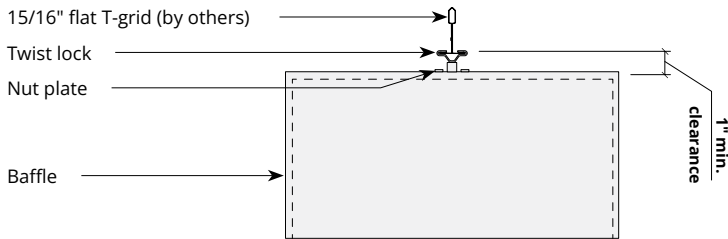

Magnet

Hardware Kits:
 HK1279

Mounting Methods cont'd.

Threaded rod

Hardware Kits:
HK1014 - 24" Cable
HK1015 - 48" Cable

Threaded rod to strut channel

Hardware Kits:
HK1277 - 24" Cable
HK1278 - 48" Cable

Twist lock to T-grid