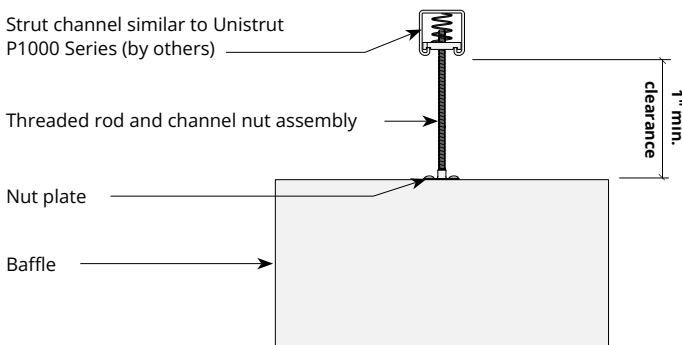

Blox, Shallow Ceiling Clouds | January 2026

Mounting Methods

Cable to deck

Hardware Kits:
 HK1006 - 48" Cable
 HK1010 - 120" Cable

Swivel cable to deck

Hardware Kits:
 HK1007 - 48" Cable
 HK1011 - 120" Cable

Cable to strut channel

Hardware Kits:
 HK1009 - 48" Cable
 HK1013 - 120" Cable

Threaded rod

Hardware Kits:
 HK1014 - 24" Cable
 HK1015 - 48" Cable

Threaded rod to strut channel

Hardware Kits:
 HK1277 - 24" Cable
 HK1278 - 48" Cable