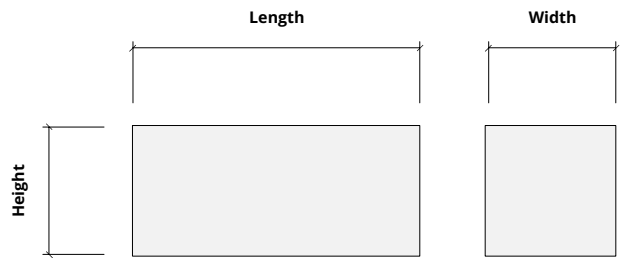

Midnight
MI16

Order samples at acoufelt.com/colorways

 For questions or additional product information, visit acoufelt.com or call 800.966.8557.

Blox, Shallow Ceiling Clouds | January 2026

Sizes

Standard Width: 20" up to 44" W (2" increments)

Standard Height: 10" up to 20" H (2" increments)

Standard Length: 20" up to 44" L (2" increments)

Plan

Elevations

Perspective

Hardware Spacing

20, 22, 24, 26, 28, 30" W 12" on center spacing

32, 34, 36, 38, 40, 42, 44, 48" W 24" on center spacing

20, 22, 24, 26, 28, 30" L 12" on center spacing

32, 34, 36, 38, 40, 42, 44" L 24" on center spacing

How to Specify

1. Choose Sizes

2. Choose Colorways

Blox sizes and shapes can be mixed to create desired design. See Blox, Angled and Deep specification sheets for additional information.