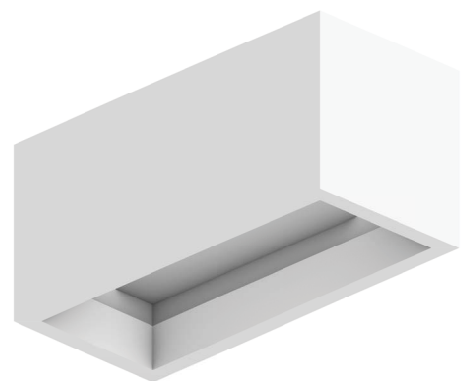

Standard Height: 10" up to 20" H (2" increments)

Standard Length: 20" up to 44" L (2" increments)

Plan

Elevations

Perspective

Hardware Spacing

20, 22, 24, 26, 28, 30" W 12" on center spacing

32, 34, 36, 38, 40, 42, 44, 48" W 24" on center spacing

20, 22, 24, 26, 28, 30" L 12" on center spacing

32, 34, 36, 38, 40, 42, 44" L 24" on center spacing

How to Specify

1. Choose Sizes

2. Choose Colorways

Blox sizes and shapes can be mixed to create desired design. See Blox, Angled and Deep specification sheets for additional information.