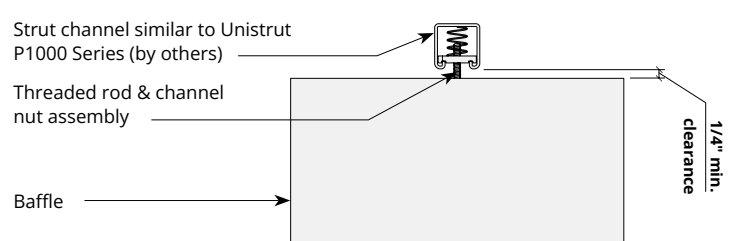

Direct to strut channel