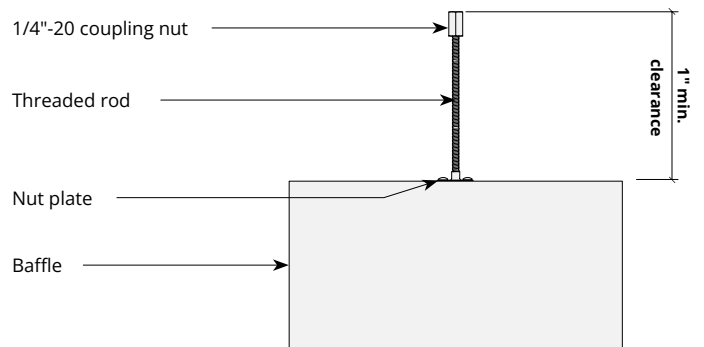

Threaded rod