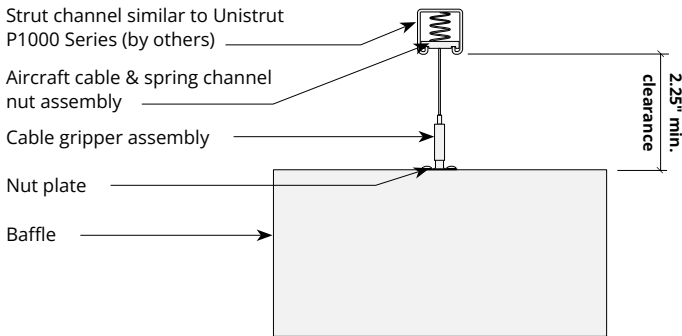

Cable to strut channel