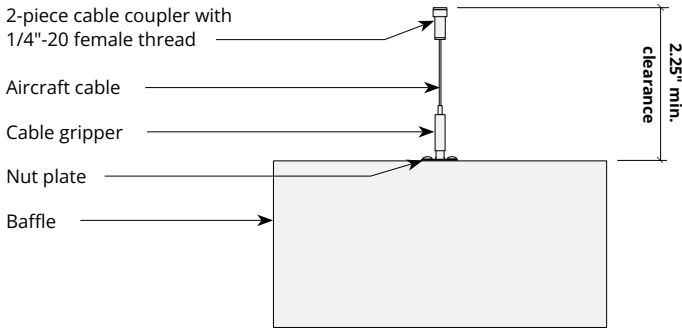

20, 22, 24, 26, 28, 30" L 12" on center spacing

32, 34, 36, 38, 40, 42, 44" L 24" on center spacing

How to Specify

1. Choose Sizes

2. Choose Colorways

Blox sizes and shapes can be mixed to create desired design. See Blox, Angled and Deep specification sheets for additional information.

Blox, Shallow Ceiling Clouds | January 2026

Mounting Methods

Cable to deck

Hardware Kits:
 HK1006 - 48" Cable
 HK1010 - 120" Cable

Swivel cable to deck

Hardware Kits:
 HK1007 - 48" Cable
 HK1011 - 120" Cable