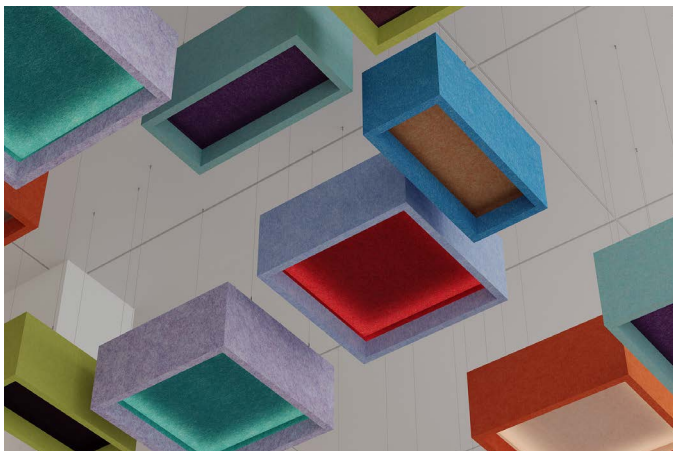

Specifications

Surface	Ceiling
Material	FilaSorb™ polyester felt
Weight	0.49 lb./ft² (±10%)
Standard Sizes	Width: 20" up to 44" W (2" increments) Length: 20" up to 44" L (2" increments) Height: 10" up to 20" H (2" increments)

Box, Shallow Ceiling Cloud in Azure, Berry, Carrot, Currant, Lilac, Peach, Peacock, Periwinkle, Sea Salt, Shiraz, Thistle, Valentine, Wasabi, and Wheat.

* Any lighting depicted in renderings is for illustrative purposes only and is not included with the product. All lighting must be specified and coordinated by the project lighting designer or electrical engineer.

Technical

NRC Rating	Pending product testing
Fire Test	ASTM E84, Class A CAN/ULC-S102 Flame spread index: 15 Smoke developed index: 200
Water Sorption	ASTM C1104-2019 (A Modified) Water sorbed by weight: 0.20% (based on a 12mm thick panel)
Colorfastness	ISO 105-B02, 6-7

Details

Lead Time	3 – 6 weeks
Origin	Manufactured and assembled in the US
Warranty	Product: 20 years* Colorfastness: 20 years*

* Conditions apply

Environmental

Recycled Content	Minimum 60%
Energy	Generated using 40% solar energy
Indoor Air Quality	VOC less than/equal to 0.5mg/m3
Recyclable	100%*
Certifications	Declare Certification - LBC Red List Free (third-party verified) SCS Global Indoor Advantage Gold

* PET is recyclable through participating partners

For questions or additional product information, visit [acoufelt.com](https://www.acoufelt.com) or call **800.966.8557**.

Blox, Shallow Ceiling Clouds | January 2026