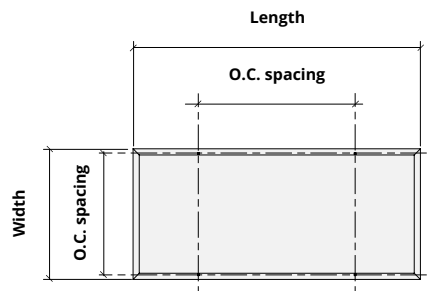

Midnight
MI16

Order samples at acoufelt.com/colorways

 For questions or additional product information, visit acoufelt.com or call 800.966.8557.

Blox, Shallow Ceiling Clouds | January 2026

Sizes

Standard Width: 20" up to 44" W (2" increments)

Standard Height: 10" up to 20" H (2" increments)

Standard Length: 20" up to 44" L (2" increments)

Plan

Elevations

Perspective

Hardware Spacing

20, 22, 24, 26, 28, 30" W 12" on center spacing

32, 34, 36, 38, 40, 42, 44, 48" W 24" on center spacing

20, 22, 24, 26, 28, 30" L 12" on center spacing

32, 34, 36, 38, 40, 42, 44" L 24" on center spacing

How to Specify

1. Choose Sizes

2. Choose Colorways

Blox sizes and shapes can be mixed to create desired design. See Blox, Angled and Deep specification sheets for additional information.