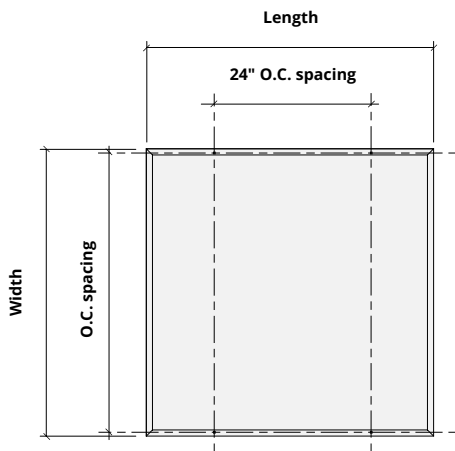

Standard Height: 10" up to 20" H (2" increments)

Standard Length: 20" up to 44" L (2" increments)

Plan

Elevations

Perspective

Hardware Spacing

20, 22, 24, 26, 28, 30" W 12" on center spacing

32, 34, 36, 38, 40, 42, 44, 48" W 24" on center spacing

20, 22, 24, 26, 28, 30" L 12" on center spacing

32, 34, 36, 38, 40, 42, 44" L 24" on center spacing

How to Specify

1. Choose Sizes

2. Choose Colorways

Blox sizes and shapes can be mixed to create desired design. See Blox, Angled and Deep specification sheets for additional information.