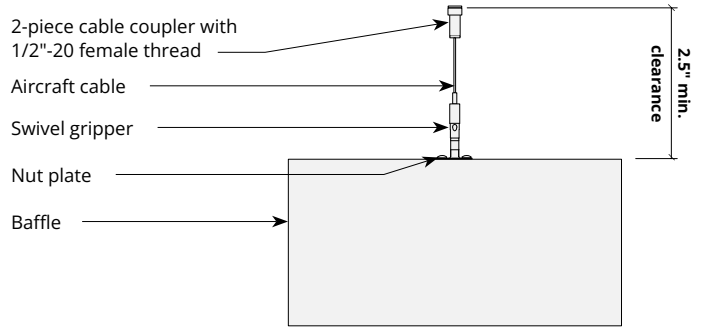

Blox, Shallow Ceiling Clouds | January 2026

Mounting Methods

Cable to deck

Hardware Kits:
 HK1006 - 48" Cable
 HK1010 - 120" Cable

Swivel cable to deck

Hardware Kits:
 HK1007 - 48" Cable
 HK1011 - 120" Cable