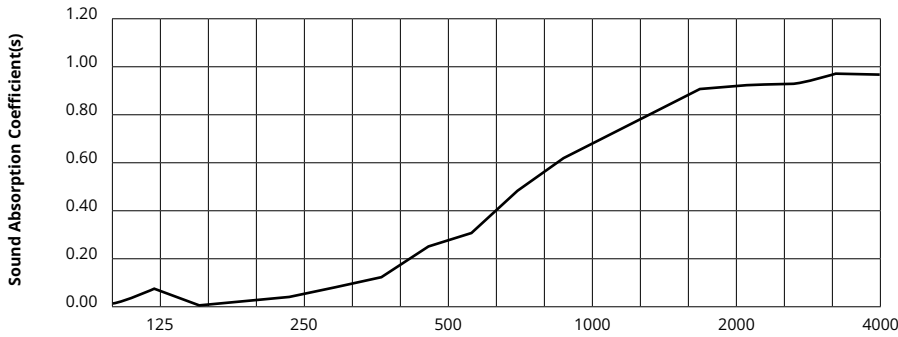

6" SCALLOP

8" SCALLOP

1. Choose Scallop Width

2. Choose Colorways

See colorways on page 3.

Mounting Methods

Construction adhesive

Z-clip wall mount

Acoustic Performance

Test Method	ASTM C423-09a
Install Method	A
Rating Method	AS ISO 11654-2002
Test Results	NRC 0.45, no air gap SAA 0.43, no air gap

Frequency f (Hz)	125	250	500	1000	2000	4000	NRC
12mm	0.06	0.02	0.23	0.61	0.89	0.95	0.45