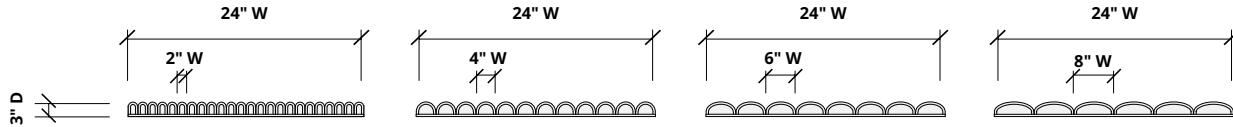

Sizes

Width	Panel width: 24" W Scallop widths: 2, 4, 6, 8" W
Depth	3" D
Length	48, 96, 108" L <i>Custom sizes available</i>

Plan