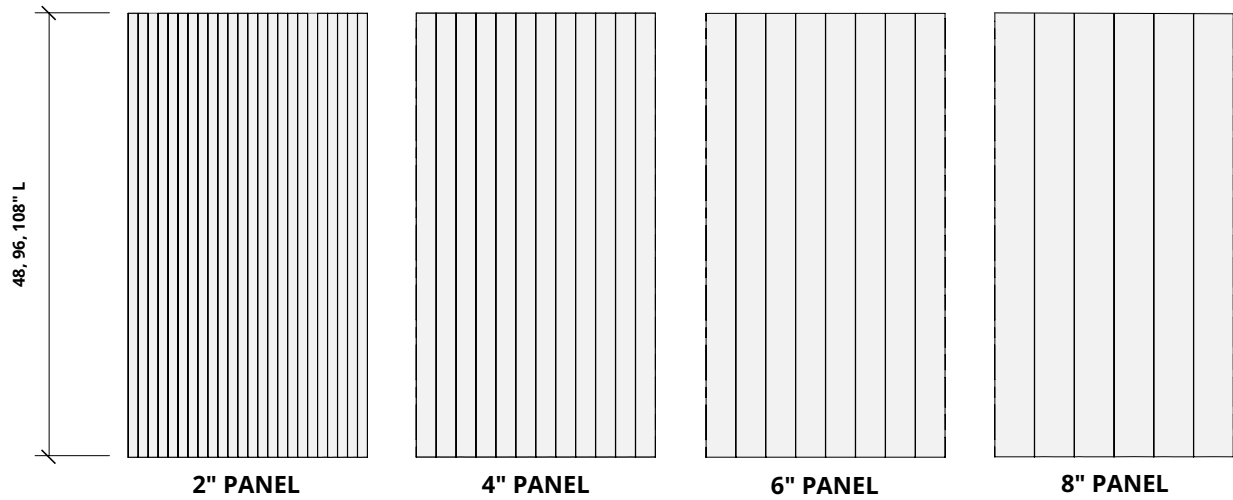

Order samples at acoufelt.com/colorways

 For questions or additional product information, visit acoufelt.com or call 800.966.8557.

Filter, Panels Wall Panels | March 2026

Sizes

Width	Panel width: 24" W Scallop widths: 2, 4, 6, 8" W
Depth	3" D
Length	48, 96, 108" L <i>Custom sizes available</i>

Plan

Elevation

How to Specify

1. Choose Scallop Width

2. Choose Colorways

Select desired scallop width. Panels can be mixed for desired effect.

2" SCALLOP

4" SCALLOP