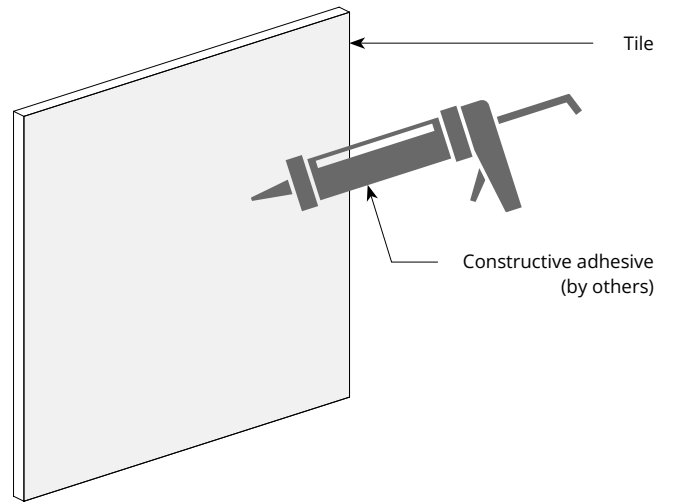

SCALE

SQUARE

1. Choose Tile Shape

2. Choose Tile Size

3. Choose Colorway

Each shape comes in small, medium and large size. See page 4 for complete list of sizes.

1. Choose Tile Shape

2. Choose Tile Size

3. Choose Colorway

Select colorways on page 3.

Mounting Methods

Adhesive backing

Construction adhesive

Acoustic Performance

Test Method	ISO 354-2006
Install Method	Type A
Mounting Method	No air gap
Rating Method	ISO 11654-1997
Test Results	<p>12mm NRC 0.45 SAA 0.43</p> <p>24mm NRC 0.60 SAA 0.55</p>