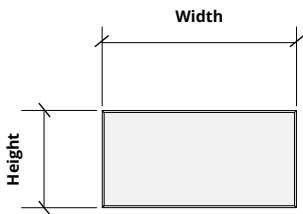

Sizes based on shape. See below.

Standard Widths 6, 9, 12, 16, 18, 24" H

Sizes based on shape. See below.

Circle

Small 12" W x 12" H
Medium 18" W x 18" H
Large 24" W x 24" H

Diamond

Small 6" W x 10.39" H
Medium 9" W x 15.59" H
Large 12" W x 20.78" H

Hexagon

Small 12" W x 10.39" H
Medium 18" W x 15.59" H
Large 24" W x 20.78" H

Ogee

Small 12" W x 16" H
Medium 18" W x 24" H
Large 24" W x 32" H

Rectangle

Small 12" W x 6" H
Medium 18" W x 9" H
Large 24" W x 12" H

Right Triangle

Small 12" W x 12" H
Medium 18" W x 18" H
Large 24" W x 24" H

Scale

Small 16" W x 12" H
Medium 24" W x 18" H
Large 32" W x 24" H

Square

Small 12" W x 12" H
Medium 18" W x 18" H
Large 24" W x 24" H