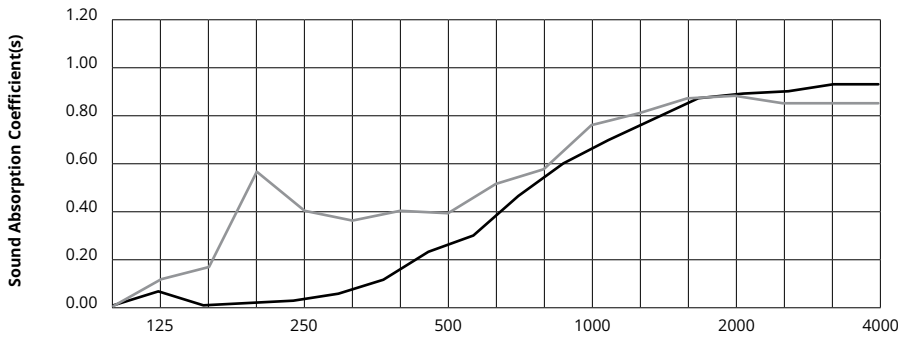

SCALE

SQUARE

1. Choose Tile Shape

2. Choose Tile Size

3. Choose Colorway

Each shape comes in small, medium and large size. See page 4 for complete list of sizes.

1. Choose Tile Shape

2. Choose Tile Size

3. Choose Colorway

Select colorways on page 3.

Mounting Methods

Adhesive backing

Construction adhesive

Acoustic Performance

Test Method	ISO 354-2006
Install Method	Type A
Mounting Method	No air gap
Rating Method	ISO 11654-1997
Test Results	<p>12mm NRC 0.45 SAA 0.43</p> <p>24mm NRC 0.60 SAA 0.55</p>