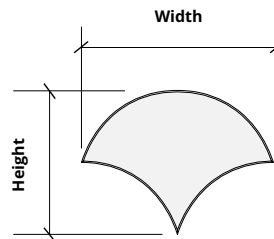

Sizes based on shape. See below.

Standard Widths 6, 9, 12, 16, 18, 24" H

Sizes based on shape. See below.

Circle

Small 12" W x 12" H
Medium 18" W x 18" H
Large 24" W x 24" H

Diamond

Small 6" W x 10.39" H
Medium 9" W x 15.59" H
Large 12" W x 20.78" H

Hexagon

Small 12" W x 10.39" H
Medium 18" W x 15.59" H
Large 24" W x 20.78" H

Ogee

Small 12" W x 16" H
Medium 18" W x 24" H
Large 24" W x 32" H

Rectangle

Small 12" W x 6" H
Medium 18" W x 9" H
Large 24" W x 12" H

Right Triangle

Small 12" W x 12" H
Medium 18" W x 18" H
Large 24" W x 24" H

Scale

Small 16" W x 12" H
Medium 24" W x 18" H
Large 32" W x 24" H

Square

Small 12" W x 12" H
Medium 18" W x 18" H
Large 24" W x 24" H