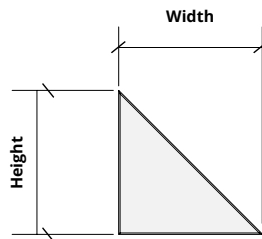

Flint
FL64

Midnight
MI16

Order samples at acoufelt.com/colorways

For questions or additional product information,
visit acoufelt.com or call 800.966.8557.

Shapes Wall Panels | January 2026

Sizes

Standard Heights 6, 9, 10.39, 12, 15.59, 16, 18, 20.78, 24, 32" W

Sizes based on shape. See below.

Standard Widths 6, 9, 12, 16, 18, 24" H

Sizes based on shape. See below.

Circle

Small 12" W x 12" H
Medium 18" W x 18" H
Large 24" W x 24" H

Diamond

Small 6" W x 10.39" H
Medium 9" W x 15.59" H
Large 12" W x 20.78" H

Hexagon

Small 12" W x 10.39" H
Medium 18" W x 15.59" H
Large 24" W x 20.78" H

Ogee

Small 12" W x 16" H
Medium 18" W x 24" H
Large 24" W x 32" H

Rectangle

Small 12" W x 6" H
Medium 18" W x 9" H
Large 24" W x 12" H

Right Triangle

Small 12" W x 12" H
Medium 18" W x 18" H
Large 24" W x 24" H

Scale

Small 16" W x 12" H
Medium 24" W x 18" H
Large 32" W x 24" H

Square

Small 12" W x 12" H
Medium 18" W x 18" H
Large 24" W x 24" H