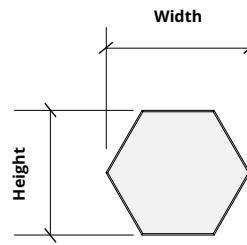

Flint
FL64

Midnight
MI16

Order samples at acoufelt.com/colorways

For questions or additional product information,
visit acoufelt.com or call 800.966.8557.

Shapes Wall Panels | January 2026

Sizes

Standard Heights 6, 9, 10.39, 12, 15.59, 16, 18, 20.78, 24, 32" W

Sizes based on shape. See below.

Standard Widths 6, 9, 12, 16, 18, 24" H

Sizes based on shape. See below.

Circle

Small 12" W x 12" H
Medium 18" W x 18" H
Large 24" W x 24" H

Diamond

Small 6" W x 10.39" H
Medium 9" W x 15.59" H
Large 12" W x 20.78" H

Hexagon

Small 12" W x 10.39" H
Medium 18" W x 15.59" H
Large 24" W x 20.78" H

Ogee

Small 12" W x 16" H
Medium 18" W x 24" H
Large 24" W x 32" H

Rectangle

Small 12" W x 6" H
Medium 18" W x 9" H
Large 24" W x 12" H