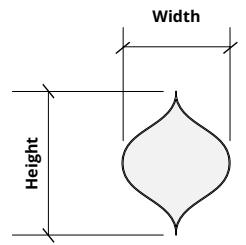

Flint
FL64

Midnight
MI16

Order samples at acoufelt.com/colorways

For questions or additional product information,
visit acoufelt.com or call 800.966.8557.

Shapes Wall Panels | January 2026

Sizes

Standard Heights 6, 9, 10.39, 12, 15.59, 16, 18, 20.78, 24, 32" W

Sizes based on shape. See below.

Standard Widths 6, 9, 12, 16, 18, 24" H

Sizes based on shape. See below.

Circle

Small 12" W x 12" H
Medium 18" W x 18" H
Large 24" W x 24" H

Diamond

Small 6" W x 10.39" H
Medium 9" W x 15.59" H
Large 12" W x 20.78" H

Hexagon

Small 12" W x 10.39" H
Medium 18" W x 15.59" H
Large 24" W x 20.78" H

Ogee

Small 12" W x 16" H
Medium 18" W x 24" H
Large 24" W x 32" H

Rectangle

Small 12" W x 6" H
Medium 18" W x 9" H
Large 24" W x 12" H

Right Triangle

Small 12" W x 12" H
Medium 18" W x 18" H
Large 24" W x 24" H

Scale

Small 16" W x 12" H
Medium 24" W x 18" H
Large 32" W x 24" H

Square

Small 12" W x 12" H
Medium 18" W x 18" H
Large 24" W x 24" H