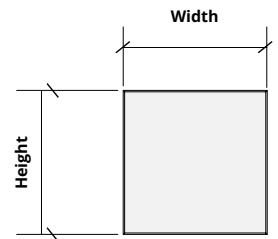

Sizes based on shape. See below.

Standard Widths 6, 9, 12, 16, 18, 24" H

Sizes based on shape. See below.

Circle

Small 12" W x 12" H
Medium 18" W x 18" H
Large 24" W x 24" H

Diamond

Small 6" W x 10.39" H
Medium 9" W x 15.59" H
Large 12" W x 20.78" H

Hexagon

Small 12" W x 10.39" H
Medium 18" W x 15.59" H
Large 24" W x 20.78" H

Ogee

Small 12" W x 16" H
Medium 18" W x 24" H
Large 24" W x 32" H

Rectangle

Small 12" W x 6" H
Medium 18" W x 9" H
Large 24" W x 12" H

Right Triangle

Small 12" W x 12" H
Medium 18" W x 18" H
Large 24" W x 24" H

Scale

Small 16" W x 12" H
Medium 24" W x 18" H
Large 32" W x 24" H

Square

Small 12" W x 12" H
Medium 18" W x 18" H
Large 24" W x 24" H

For questions or additional product information, visit [acoufelt.com](https://www.acoufelt.com) or call 800.966.8557.

Shapes Wall Panels | January 2026

How to Specify

2. Choose Tile Shape

2. Choose Tile Size